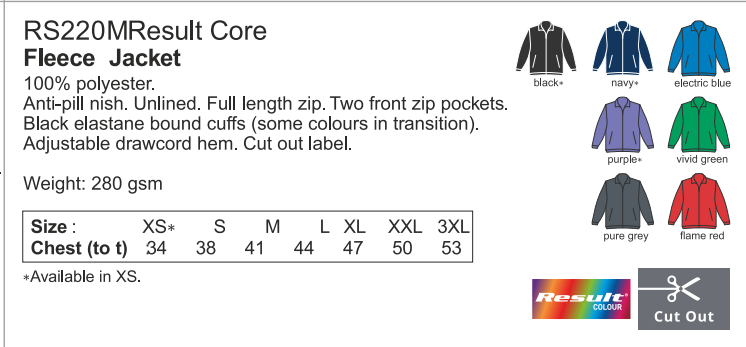

FULL ZIP FLEECE **649**

RG142[TRF570]

REGATTA CLASSICS

RG142 Regatta Classics Fleece Jacket

100% polyester 250 series anti-pill Symmetry
Unlined. Taped neck. Full length zip.
Two front zip pockets. Fleece cuffs.
Open hem with adjustable drawcord. Branding on back of collar/no branding. Cut out label (some colours in transition).

Weight: 250 gsm

Size:	S	M	L	XL	XXL	3XL
Chest (to t)	37/38	39/40	41/42	43/44	46/48	49/51

RG107 Regatta Dreamstate Mini Honeycomb Fleece Jacket

100% polyester anti-pill Symmetry
Unlined. Easy care quick drying fabric. Full length contrast low prole zip with chin guard and inner zip guard. Taped neck and shoulders.
Raglan sleeves. Contrast stretch binding on collar, zip guard, cuffs and hem.
Two front contrast zip pockets. Contrast atlock stitching. Cut out label.

Weight: 230 gsm

Size:	S	M	L	XL	XXL	3XL
Chest (to t)	37/38	39/40	41/42	43/44	46/48	49/51

RS220M Result Core Fleece Jacket

100% polyester.
Anti-pill nish. Unlined. Full length zip. Two front zip pockets.
Black elastane bound cuffs (some colours in transition).
Adjustable drawcord hem. Cut out label.